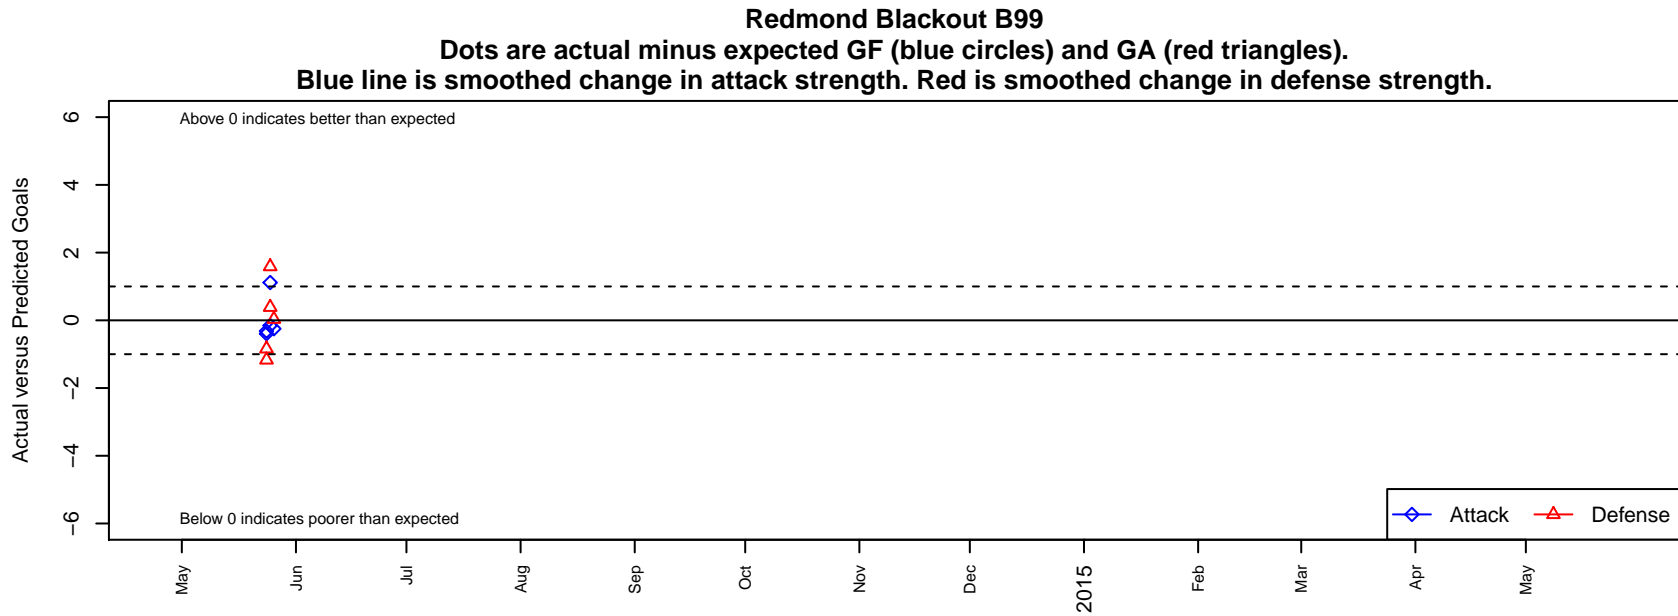

Redmond Blackout B99

, OR
B99 total strength=1247
attack=6.31 defense=3.5

alt names used:
Redmond Blackout

Venues played:
2014 Rogue Memorial BU14

date	home		away		venue	pred.home	pred.away
2014-05-26	United SA Potros B99	3	Redmond Blackout B99	2	2014 Rogue Memorial BU14	3.03	2.25
2014-05-25	Redmond Blackout B99	0	RVSC Timbers White B99	2	2014 Rogue Memorial BU14	0.15	2.39
2014-05-25	GPYSC Adrenaline B99	1	Redmond Blackout B99	3	2014 Rogue Memorial BU14	2.59	1.88
2014-05-24	Westside Timbers Copa TS B99	3	Redmond Blackout B99	1	2014 Rogue Memorial BU14	2.16	1.32
2014-05-24	Redmond Blackout B99	0	Santos FC Cruzeiro B99	8	2014 Rogue Memorial BU14	0.40	6.83